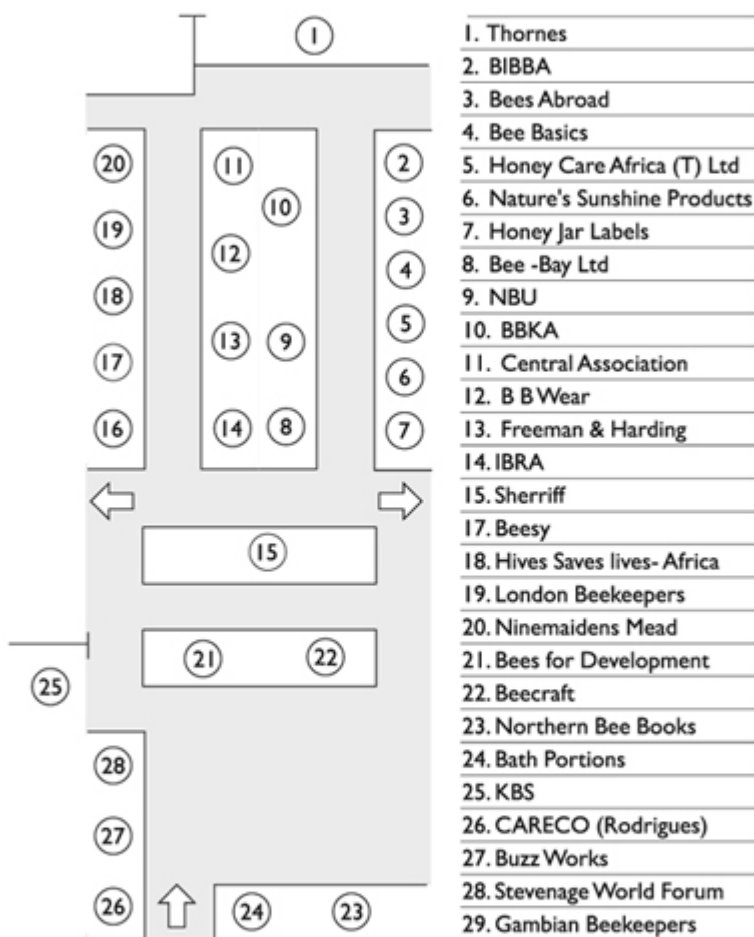

THE NATIONAL HONEY SHOW 2009

ST GEORGE'S COLLEGE, WEYBRIDGE, SURREY KT15 2QS